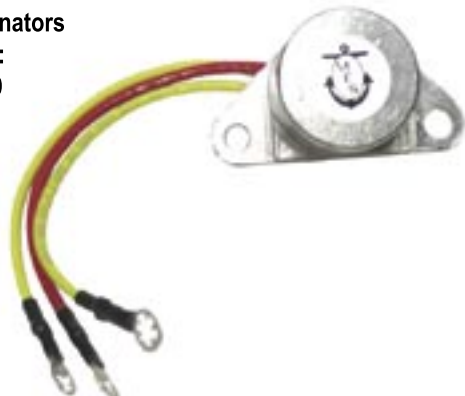

## RECTIFIERS

### 1780M OMC

OMC 3 Wire Rectifier for  
Outboard Alternators

Replaces OMC:  
582307, 582399

### 1783M MERCURY

Mercury 5 Wire Rectifier

Terminal ID:

Tach (Grey), AC (Yel),  
B+ (Red Male),  
B- (Black), AC (Yel)

Replaces Mercury:  
883071

New  
Item!!!

### 1784M MERCURY

Mercury 6 Wire Rectifier

Terminal ID:

Tach (Grey), AC (Yel),  
Sense (Red Female),  
B+ (Red Male),  
B- (Black), AC (Yel)

Replaces Mercury:  
815279T, 815279-3,  
815279-5, 830179T,  
830179-2, 854515,  
856748, 883072,  
883072T